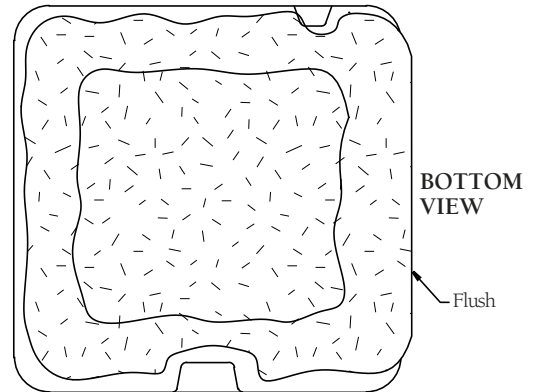

CAUTION:

1. Always refer to the Inground Shell Installation Instruction Manual before Installing the Shell.
2. Always measure each hot tub for exact dimensions BEFORE designing its foundational support and/or decking.
3. The foam installation under the shell may extend beyond the shell lip.

Note: Inground Equipment Pack Purchased Separately. See Page 27 for Details.

The following equipment is not available on inground models:

- The Optional SunSound Stereo System
- The AquaTerrace Waterfall
- The AquaTerrace LED Lighting System
- Circulation Pump
- Jet Types May Vary From Current Portable Models