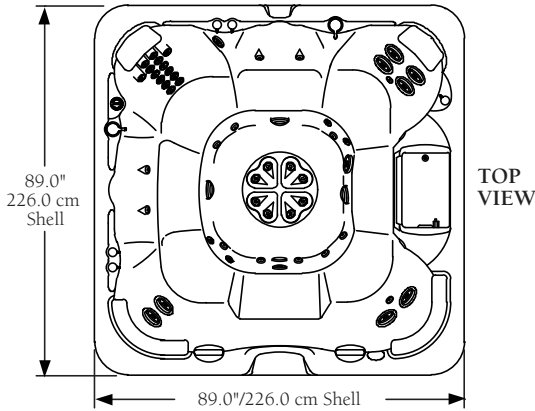

2008 Sundance Spas 880 Optima

Portable Dimensions

TOP VIEW

FRONT/BACK VIEW
(Front view with stereo option shown)

LEFT/RIGHT SIDE VIEW

IMPORTANT! Always measure each hot tub for exact dimensions **BEFORE** designing its foundational support and/or decking.

Optima Terrastone Dimensions

2008 Sundance Spas 880 Optima

Terrastone Portable Dimensions

TOP VIEW

IMPORTANT! Always measure each hot tub for exact dimensions **BEFORE** designing its foundational support and/or decking.

TERRASTONE TO BE UPDATED AT A LATER TIME

2008 Sundance Spas 880 Optima

Inground Dimensions

Note: 2004 shell used for Optima inground models.

CAUTION:

1. Always refer to the Inground Shell Installation Instruction Manual before Installing the Shell.
2. Always measure each hot tub for exact dimensions BEFORE designing its foundational support and/or decking.
3. The foam installation under the shell may extend beyond the shell lip.