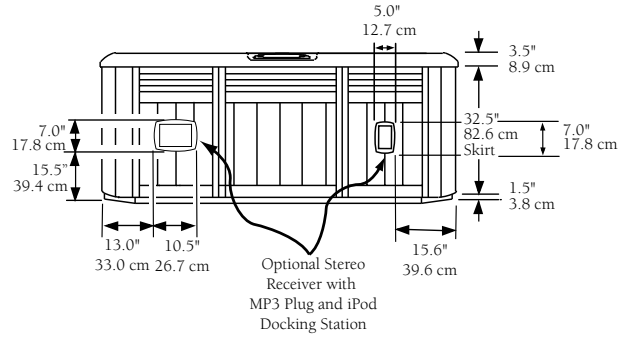

2008 Sundance Spas 880 Optima

Portable Dimensions

TOP VIEW

FRONT/BACK VIEW
(Front view with stereo option shown)

LEFT/RIGHT SIDE VIEW

IMPORTANT! Always measure each hot tub for exact dimensions **BEFORE** designing its foundational support and/or decking.