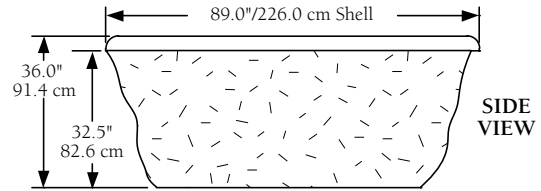

2008 Sundance Spas 880 Optima

Portable Dimensions

TOP VIEW

FRONT/BACK VIEW
(Front view with stereo option shown)

LEFT/RIGHT SIDE VIEW

IMPORTANT! Always measure each hot tub for exact dimensions **BEFORE** designing its foundational support and/or decking.

Optima Terrastone Dimensions

2008 Sundance Spas 880 Optima

Terrastone Portable Dimensions

TOP VIEW

IMPORTANT! Always measure each hot tub for exact dimensions **BEFORE** designing its foundational support and/or decking.

TERRASTONE TO BE UPDATED AT A LATER TIME

2008 Sundance Spas 880 Optima

Inground Dimensions

Note: 2004 shell used for Optima inground models.

CAUTION:

1. Always refer to the Inground Shell Installation Instruction Manual before Installing the Shell.
2. Always measure each hot tub for exact dimensions BEFORE designing its foundational support and/or decking.
3. The foam installation under the shell may extend beyond the shell lip.