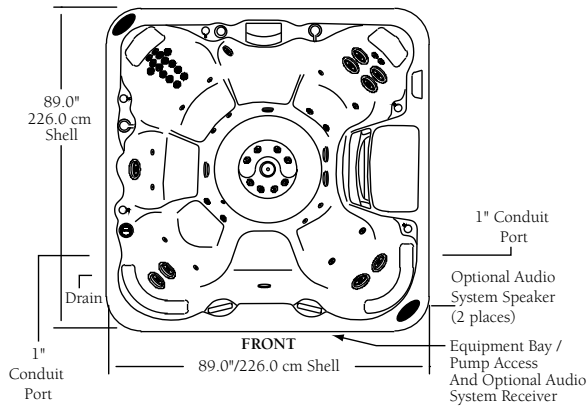

2008 Sundance Spas 880 Optima

Portable Dimensions

TOP VIEW

FRONT/BACK VIEW
(Front view with stereo option shown)

LEFT/RIGHT SIDE VIEW

IMPORTANT! Always measure each hot tub for exact dimensions **BEFORE** designing its foundational support and/or decking.

Optima Terrastone Dimensions

2008 Sundance Spas 880 Optima

Terrastone Portable Dimensions

TOP VIEW

IMPORTANT! Always measure each hot tub for exact dimensions **BEFORE** designing its foundational support and/or decking.

TERRASTONE TO BE UPDATED AT A LATER TIME

2008 Sundance Spas 880 Optima

Inground Dimensions

Note: 2004 shell used for Optima inground models.

CAUTION:

1. Always refer to the Inground Shell Installation Instruction Manual before Installing the Shell.
2. Always measure each hot tub for exact dimensions BEFORE designing its foundational support and/or decking.
3. The foam installation under the shell may extend beyond the shell lip.