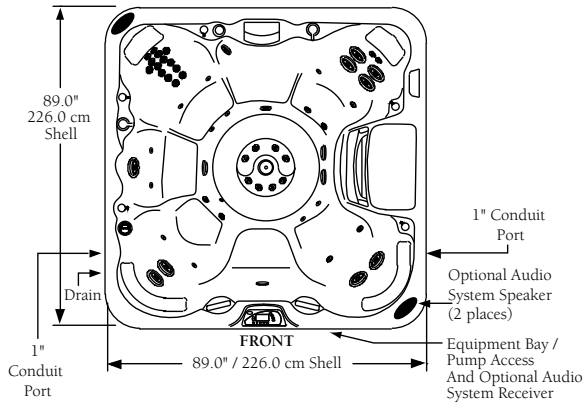

2008 Sundance Spas 880 Optima

Portable Dimensions

TOP VIEW

FRONT/BACK VIEW
(Front view with stereo option shown)

LEFT/RIGHT SIDE VIEW

IMPORTANT! Always measure each hot tub for exact dimensions **BEFORE** designing its foundational support and/or decking.