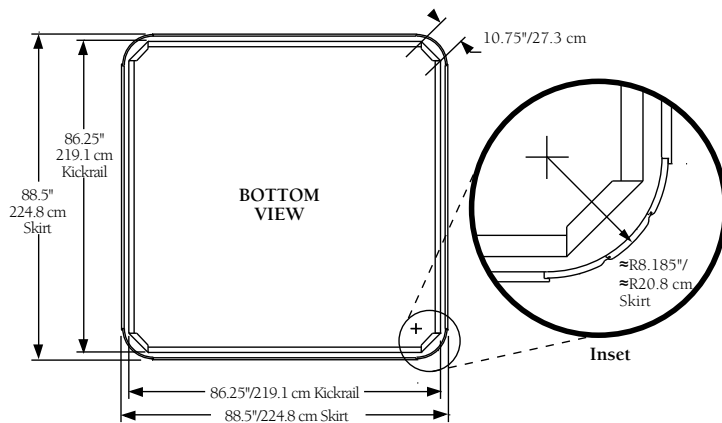

2008 Sundance Spas 880 Optima

Portable Dimensions

TOP VIEW

FRONT/BACK VIEW
(Front view with stereo option shown)

LEFT/RIGHT SIDE VIEW

IMPORTANT! Always measure each hot tub for exact dimensions **BEFORE** designing its foundational support and/or decking.

Optima Terrastone Dimensions

2008 Sundance Spas 880 Optima

Terrastone Portable Dimensions

TOP VIEW

IMPORTANT! Always measure each hot tub for exact dimensions **BEFORE** designing its foundational support and/or decking.

TERRASTONE TO BE UPDATED AT A LATER TIME

2008 Sundance Spas 880 Optima

Inground Dimensions

Note: 2004 shell used for Optima inground models.

CAUTION:

1. Always refer to the Inground Shell Installation Instruction Manual before Installing the Shell.
2. Always measure each hot tub for exact dimensions BEFORE designing its foundational support and/or decking.
3. The foam installation under the shell may extend beyond the shell lip.