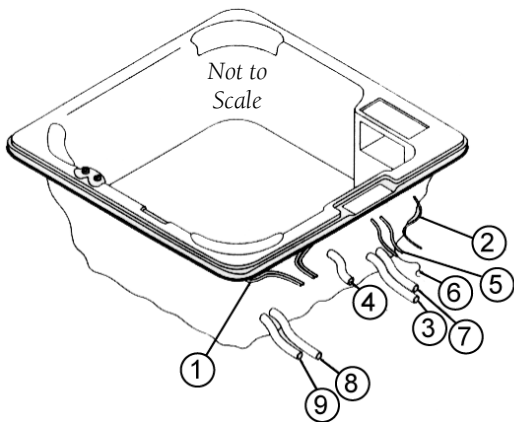

CAUTION:

1. Always refer to the Inground Shell Installation Instruction Manual before Installing the Shell.
2. Always measure each hot tub for exact dimensions BEFORE designing its foundational support and/or decking.
3. The foam installation under the shell may extend beyond the shell lip.

Note: Inground Equipment Pack Purchased Separately. See Page 27 for Details.

The following equipment is not available on inground models:

- The Optional SunSound Stereo System
- The AquaTerrace Waterfall
- The AquaTerrace LED Lighting System
- Circulation Pump
- Jet Types May Vary From Current Portable Models