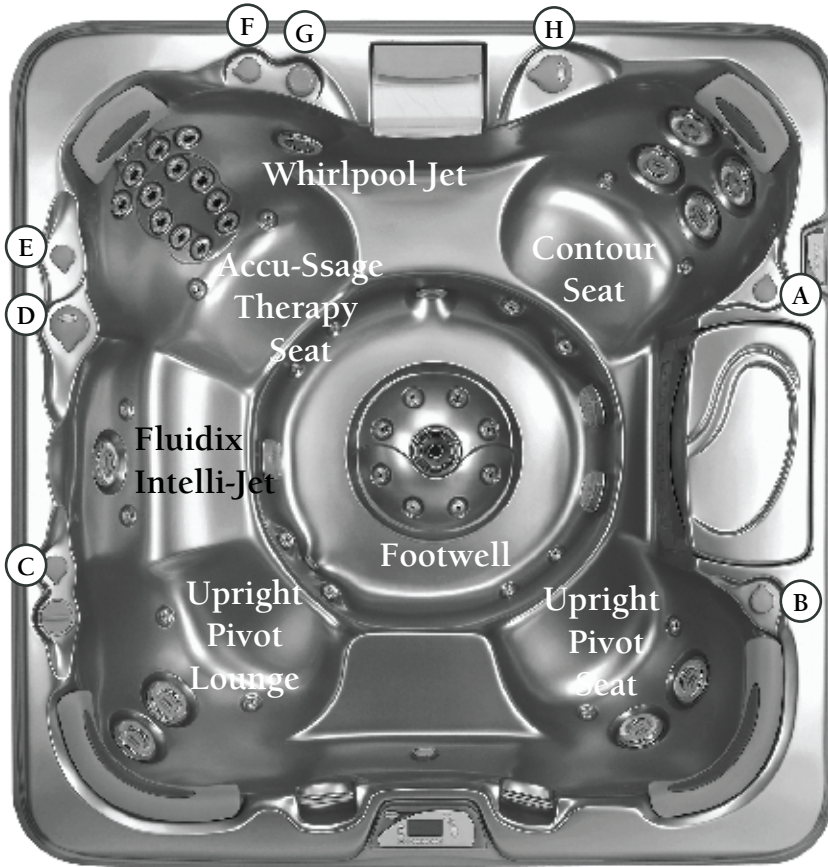

Dimensions/Specifications Subject To Change Without Notice

2008 Sundance Spas 880 Optima

Operation/New Features

- (A) Air Control - Adjusts Upright Pivot Lounge Jets (2 Fluidix Intelli-Jets) + Upright Pivot Seat Jets (2 Fluidix Intelli-Jets) + Contour Seat Jets (2 Fluidix Nex, 2 Fluidix Intelli-Jets, 2 Vortex) + Side Wall Fluidix Intelli-Jet
- (B) Air Control - Adjusts Upright Pivot Lounge Calf Jets (2 Accu-Pressure) + Contour Seat Calf Jets (2 Fluidix Nex) + Eight Foot Jets (8 Accu-Pressure)
- (C) Air Control - Adjusts Accu-Sage Therapy Seat Whirlpool Jet + Center Footwell Whirlpool Jet
- (D) Massage Selector [Pump 2] - Adjusts Massage Level Between All Accu-Sage Therapy Seat Jets and Eight Foot Jets (8 Accu-Pressure)
- (E) Air Control - Adjusts Upper Six Accu-Sage Therapy Seat Jets (2 Fluidix Nex, 4 Fluidix-ST)
- (F) Air Control - Adjusts Lower Eight Accu-Sage Therapy Seat (8 Fluidix-ST)
- (G) Waterfall Selector [24-Hour Circ. Pump] - Controls Waterfall Output
- (H) Massage Selector [Pump 1] - Adjusts Massage Level Between All Contour Seat + Side Fluidix Intelli-Jet and Center Footwell Whirlpool Jet + Accu-Sage Therapy Seat Whirlpool Jet