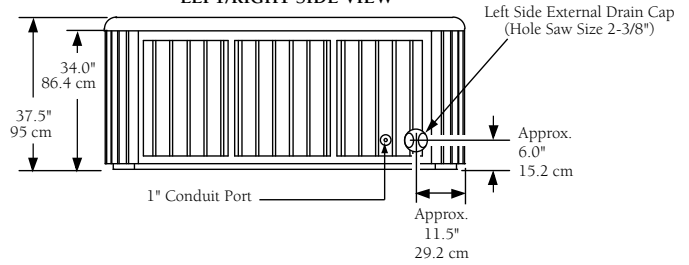

2008 Sundance Spas 880 Optima

Portable Dimensions

TOP VIEW

FRONT/BACK VIEW
(Front view with stereo option shown)

LEFT/RIGHT SIDE VIEW

IMPORTANT! Always measure each hot tub for exact dimensions **BEFORE** designing its foundational support and/or decking.

Optima Terrastone Dimensions

2008 Sundance Spas 880 Optima

Terrastone Portable Dimensions

TOP VIEW

IMPORTANT! Always measure each hot tub for exact dimensions **BEFORE** designing its foundational support and/or decking.

TERRASTONE TO BE UPDATED AT A LATER TIME

2008 Sundance Spas 880 Optima

Inground Dimensions

Note: 2004 shell used for Optima inground models.

CAUTION:

1. Always refer to the Inground Shell Installation Instruction Manual before Installing the Shell.
2. Always measure each hot tub for exact dimensions BEFORE designing its foundational support and/or decking.
3. The foam installation under the shell may extend beyond the shell lip.